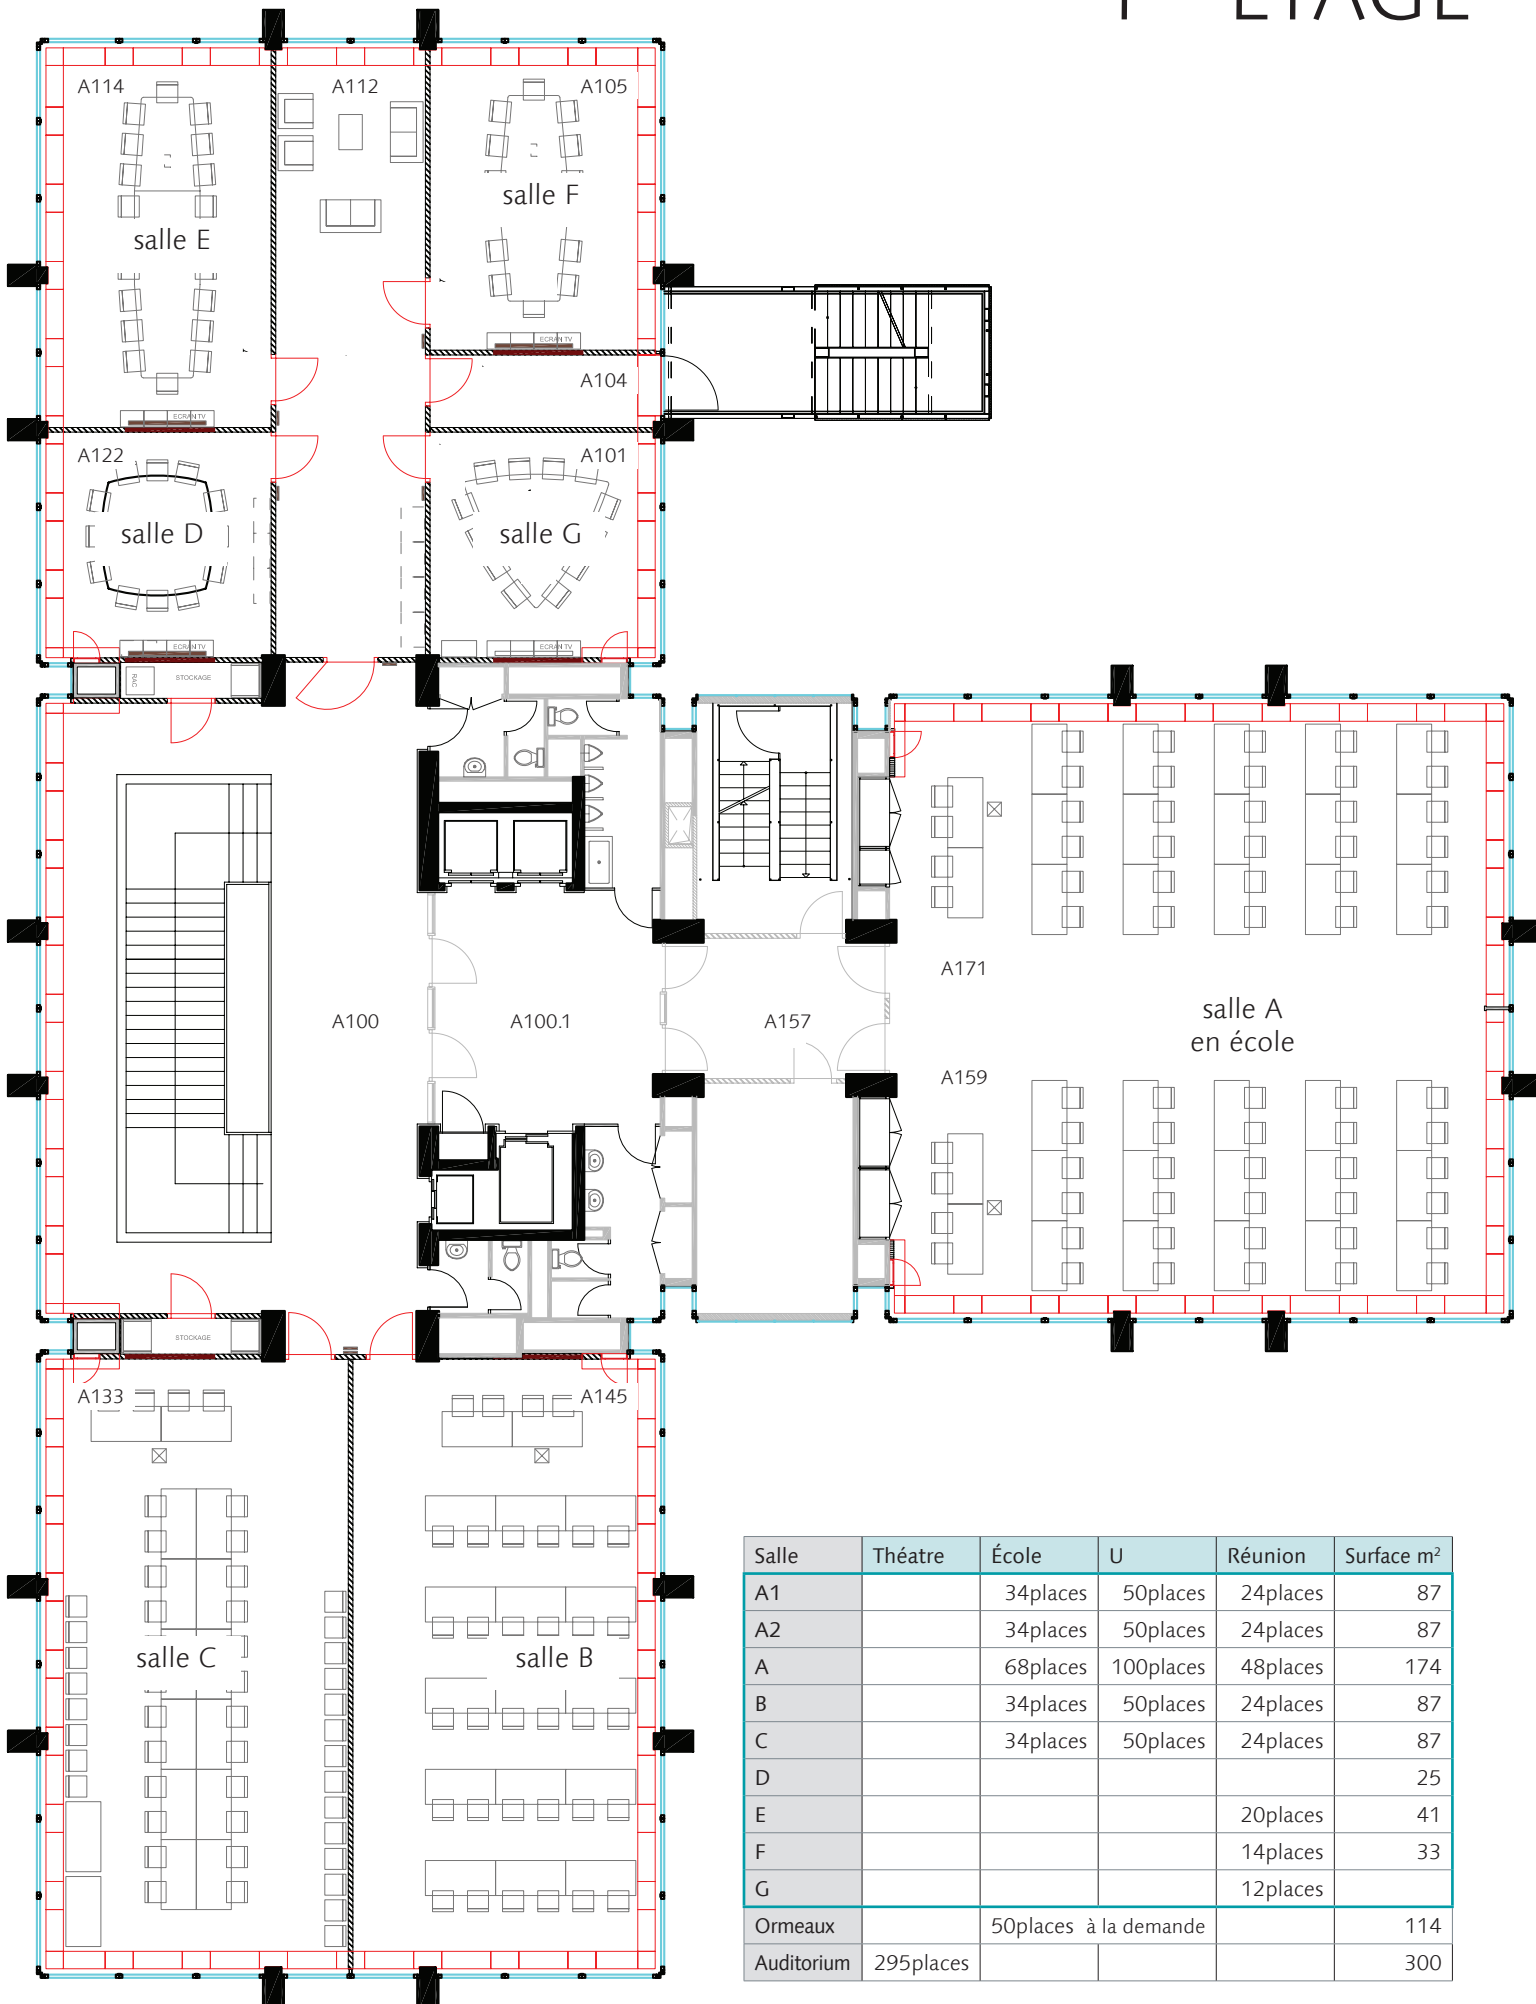

# 1<sup>ER</sup> ÉTAGE

Salle	Théâtre	École	U	Réunion	Surface m <sup>2</sup>
A1		34places	50places	24places	87
A2		34places	50places	24places	87
A		68places	100places	48places	174
B		34places	50places	24places	87
C		34places	50places	24places	87
D					25
E				20places	41
F				14places	33
G				12places	
Ormeaux		50places à la demande			114
Auditorium	295places				300