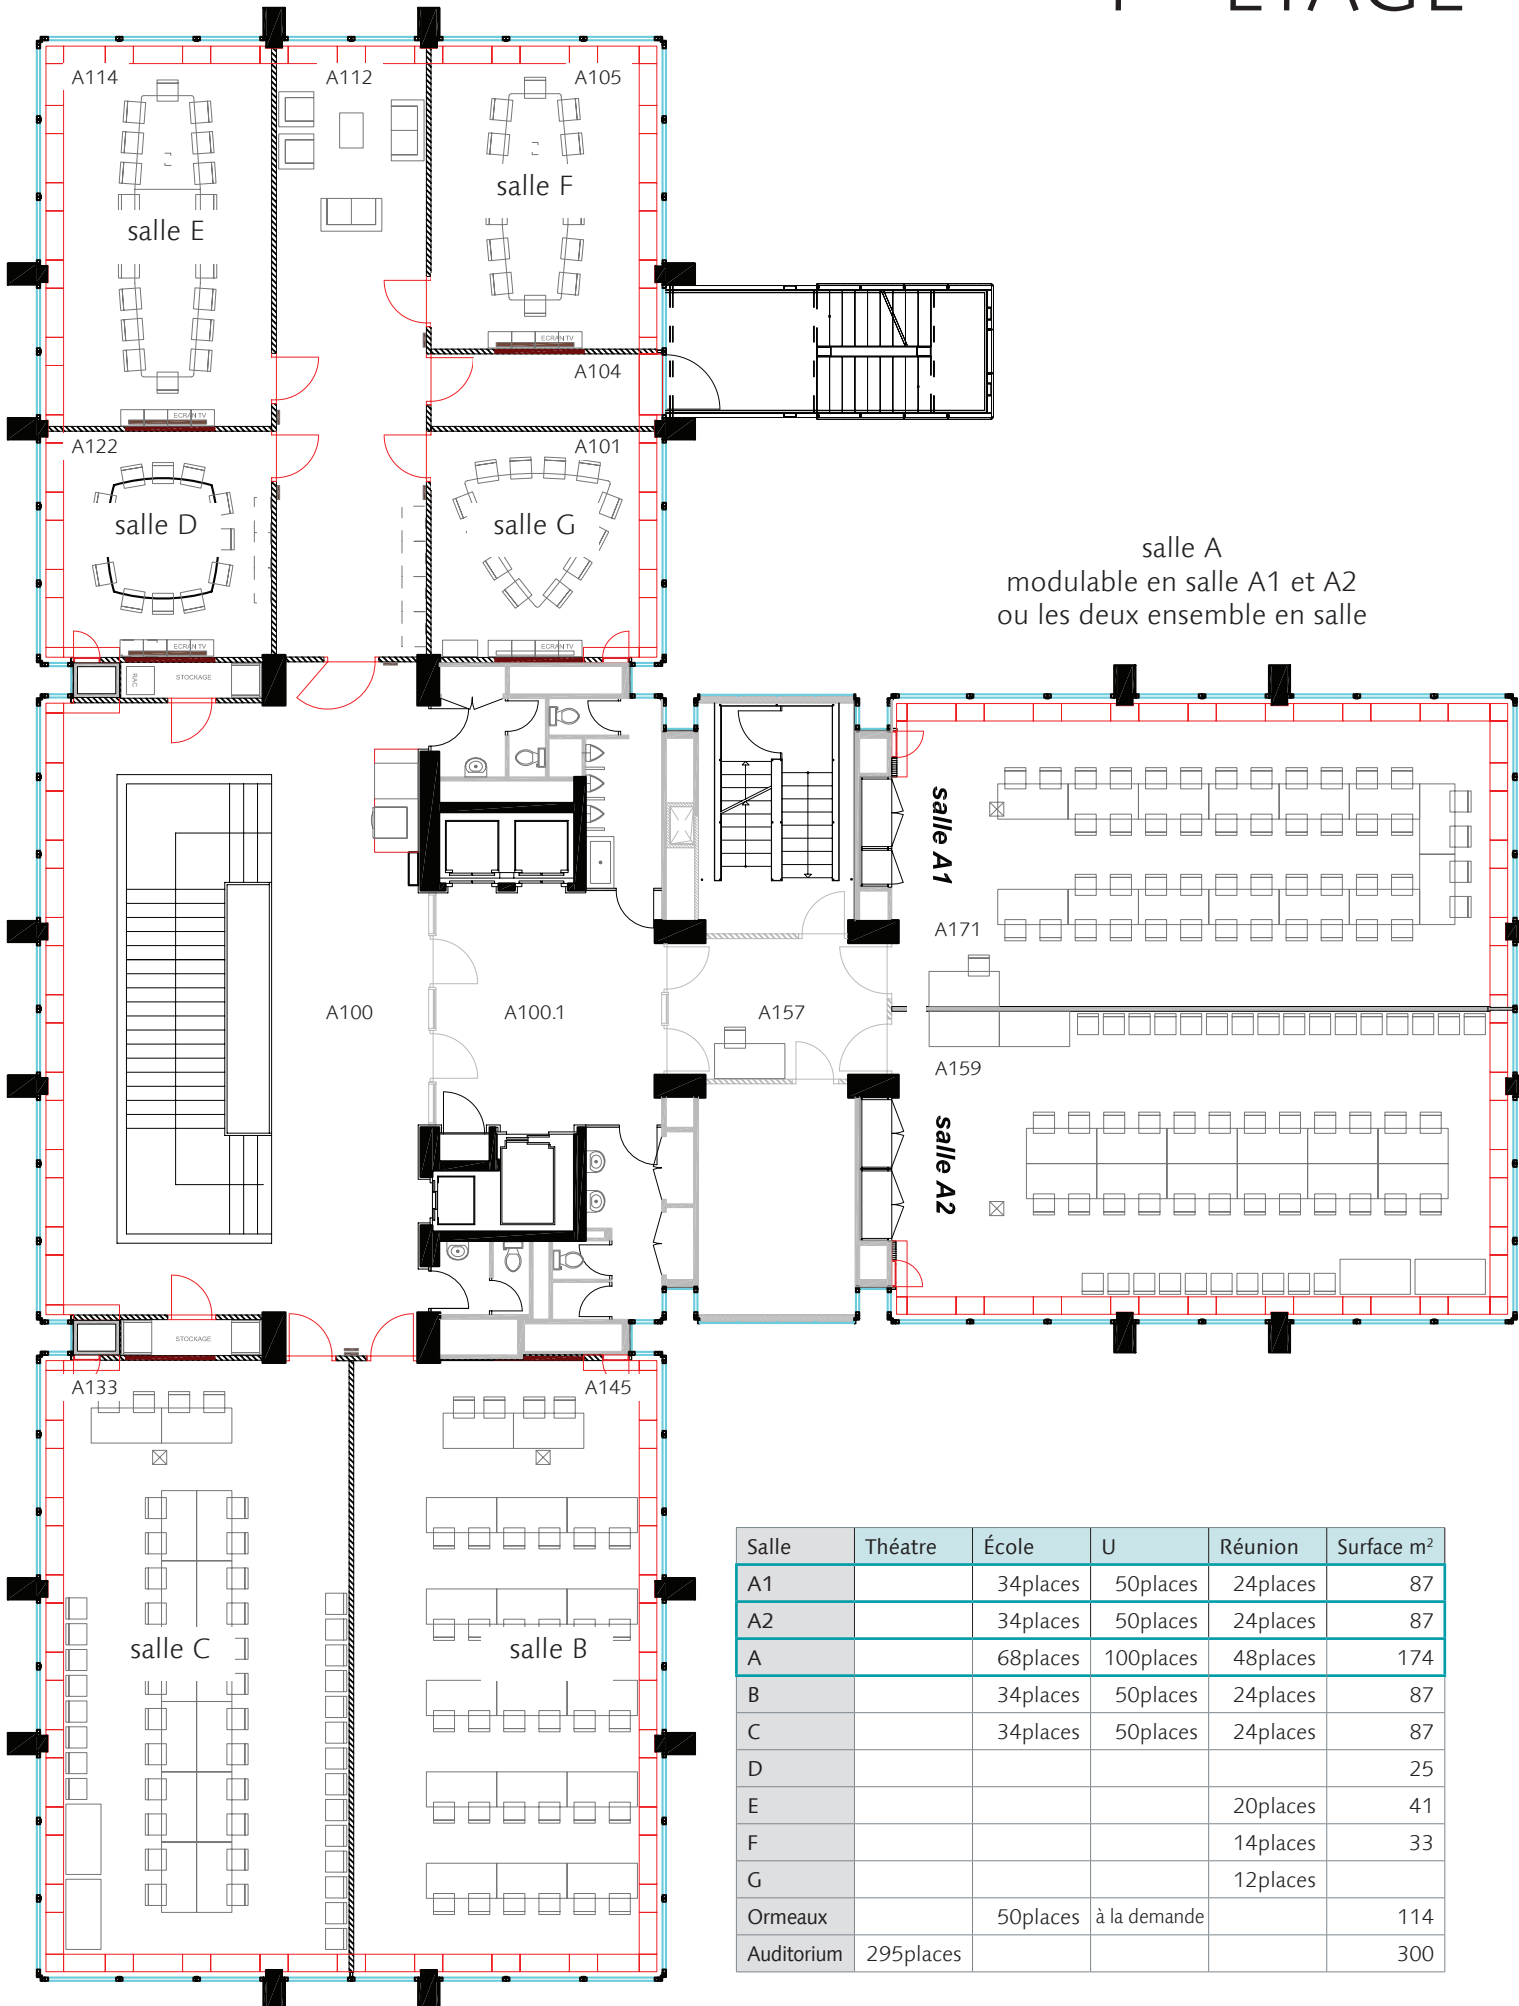

# 1<sup>ER</sup> ÉTAGE

Salle	Théâtre	École	U	Réunion	Surface m <sup>2</sup>
A1		34places	50places	24places	87
A2		34places	50places	24places	87
A		68places	100places	48places	174
B		34places	50places	24places	87
C		34places	50places	24places	87
D					25
E				20places	41
F				14places	33
G				12places	
Ormeaux		50places à la demande			114
Auditorium	295places				300