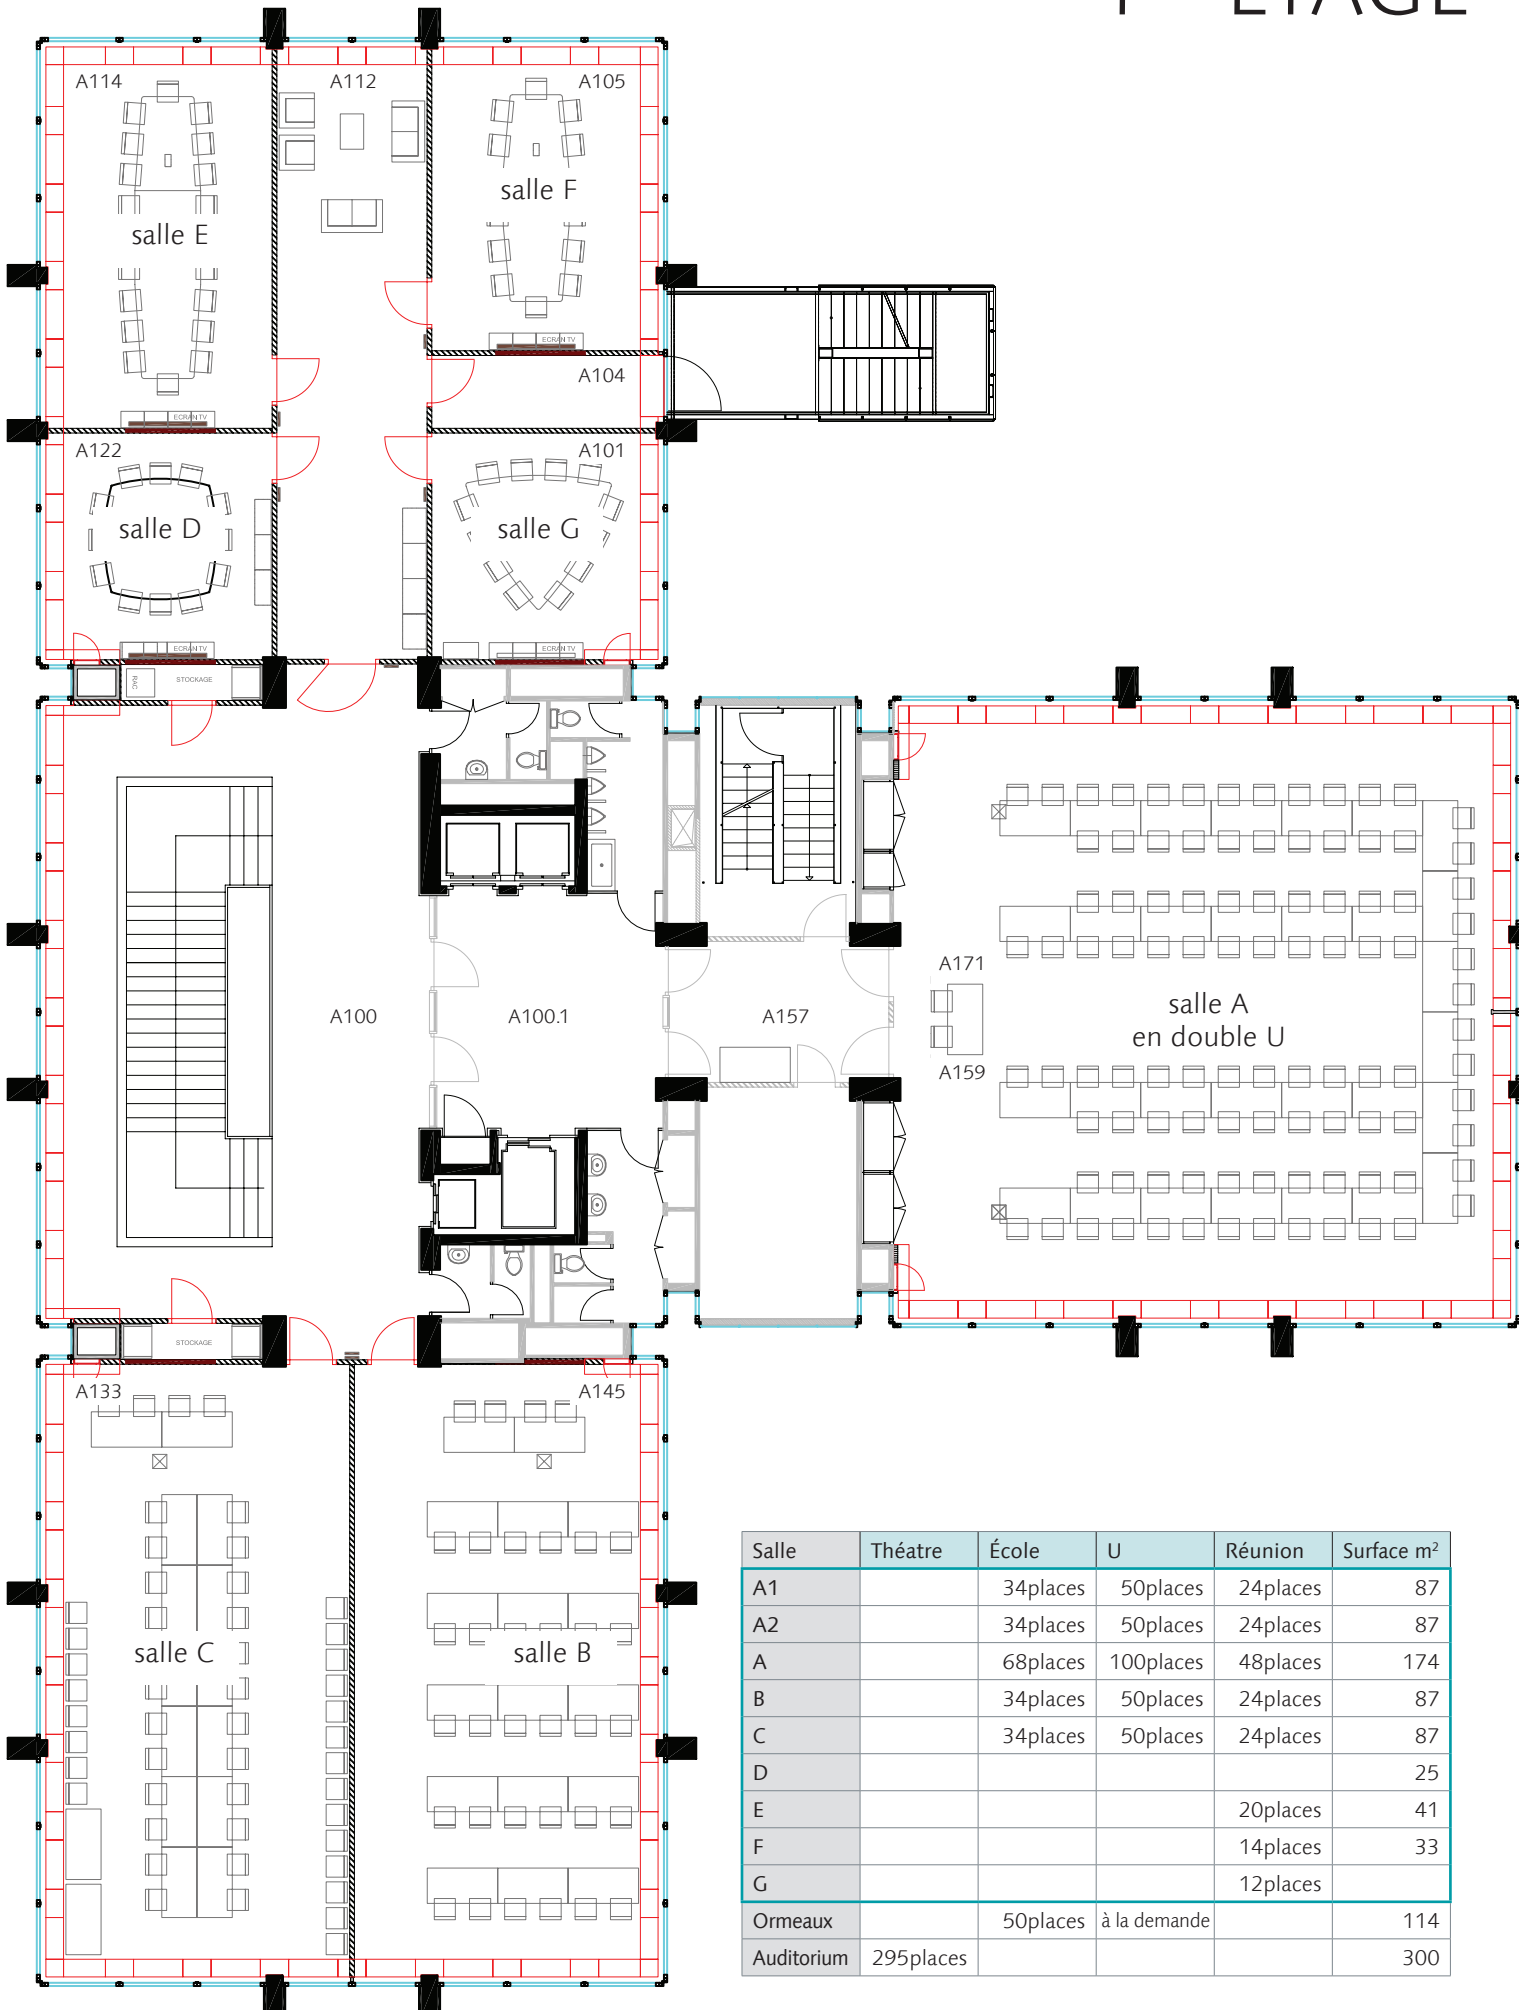

# 1<sup>ER</sup> ÉTAGE

Salle	Théâtre	École	U	Réunion	Surface m <sup>2</sup>
A1		34places	50places	24places	87
A2		34places	50places	24places	87
A		68places	100places	48places	174
B		34places	50places	24places	87
C		34places	50places	24places	87
D					25
E				20places	41
F				14places	33
G				12places	
Ormeaux		50places à la demande			114
Auditorium	295places				300